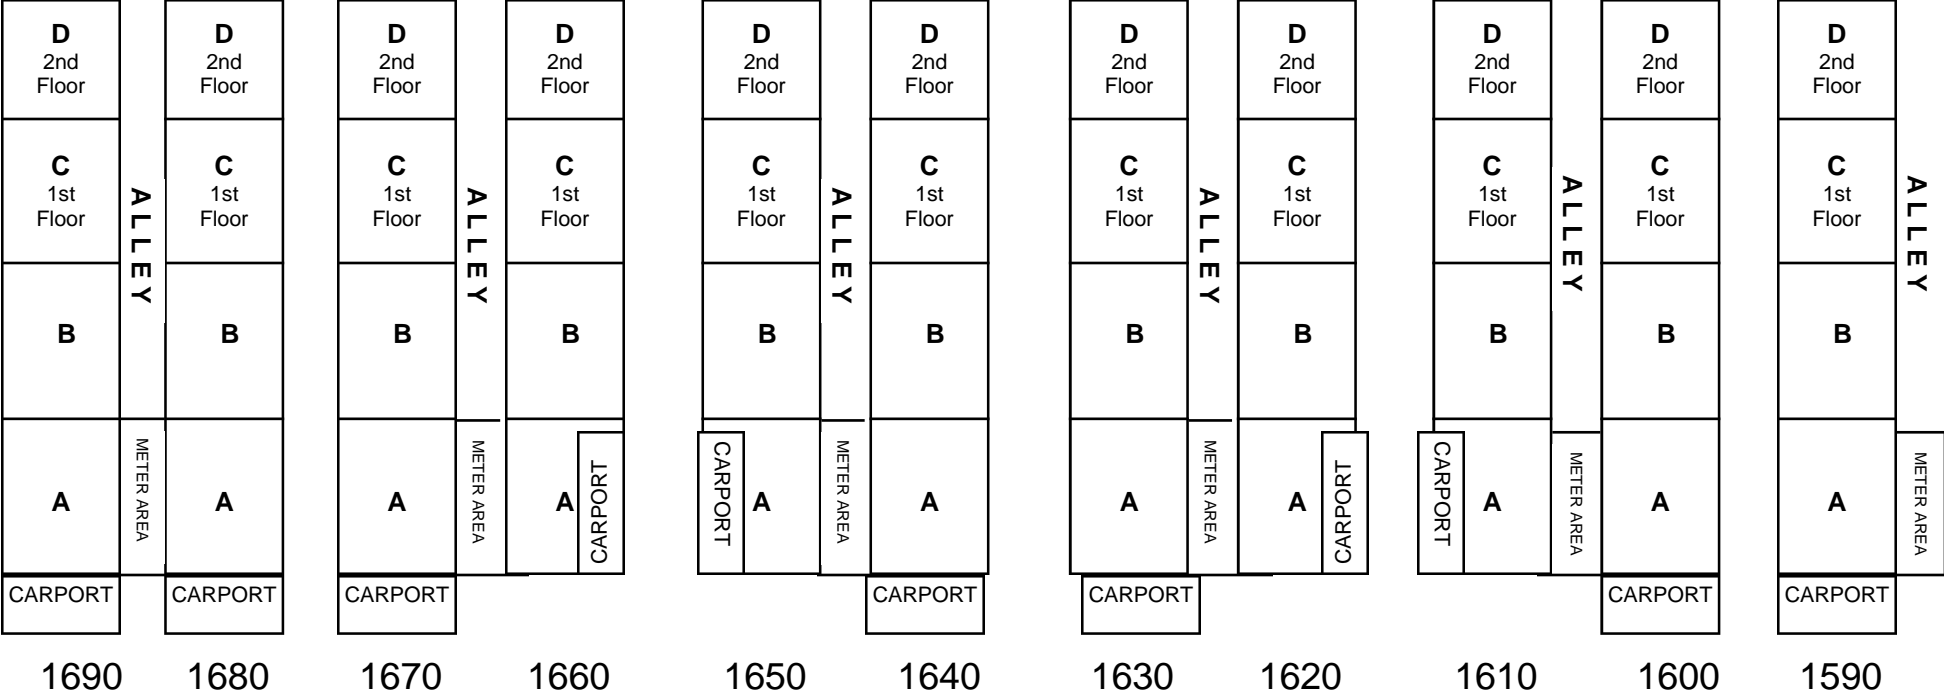

**BOCA RIO HOA
1590-1690 SEACOAST DRIVE
IMPERIAL BEACH, CA 91932**

PACIFIC OCEAN

SEACOAST DRIVE